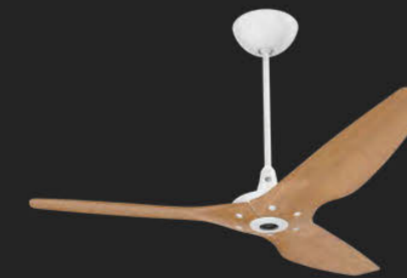

COMMERCIAL AND RESIDENTIAL FANS

Double click to zoom in.

COMFORT IS IN STYLE

Your favorite spaces deserve comfort with the style to match. No matter what aesthetic inspires your lifestyle or business, Big Ass Fans gives you the opportunity to transform your ceiling into a centerpiece. Our commercial and residential fans come in a variety of premium finishes and custom colors to complement any décor, while their silent direct-drive motors ensure comfort without distraction.

KEY FEATURES

- ▶ Patented design and engaging style
- ▶ Handcrafted with premium materials
- ▶ Range of available custom colors and luxurious finishes
- ▶ Versatile mounts for flat and sloped ceilings
- ▶ Virtually silent direct-drive motors
- ▶ World-class efficiency certified by ENERGY STAR®
- ▶ Unrivaled smart technology and control
- ▶ Unparalleled air movement and coverage areas

ESSENCE®

Big airflow delivers a masterful performance.

Page 40

i6

Inspired by industry. Built for comfort.

Page 42

HAIKU®

Innovative by design. Elegant by nature.